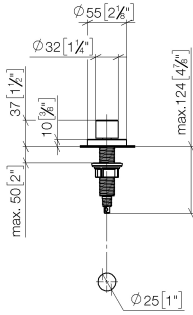

Strainer waste with control handle - Brushed Platinum

ELIO

10 710 970

- control for single basin
- including adapter for Bowden cable

Fits ELIO, ENO, MEM, META SQUARE, SYNC, TARA and TARA ULTRA

Fits: ELIO, MEM, TARA, TARA ULTRA, META SQUARE

	Brushed Platinum	10 710 970-06
	Chrome	10 710 970-00
	Platinum	10 710 970-08
	Durabrace (23kt Gold)	10 710 970-09
	Dark Chrome	10 710 970-19
	Brushed Durabrace (23kt Gold)	10 710 970-28
	Matte Black	10 710 970-33
	Brushed Champagne (22kt Gold)	10 710 970-46
	Champagne (22kt Gold)	10 710 970-47
	Brushed Chrome	10 710 970-93
	Brushed Dark Platinum	10 710 970-99

10 710 970

mm [inches]

10 710 970

Parts for other finishes can be found here: [Chrome](#)

Spare parts list

No.	Item Number	Name	Quantity used	Delivery time
1	09 20 97 030-06	handle	1	10
2	90 12 12 002 00 90	fixing cap	1	2
3	09 27 87 006-06	rosette	1	10
4	90 14 10 043 00 90	seal	1	2
5	09 14 10 042 90	seal	1	2
6	09 29 06 087-06	spindle	1	-
Spare part can no longer be ordered, please order the replacement item				
7	04 30 01 029 00 90	adaptor	1	2
8	09 24 03 175 90	adaptor	1	2
9	09 11 10 073-07	connection	1	30
10	09 11 10 074-07	connection	1	30
11	09 11 10 079-07	connection	1	30
12	09 30 11 087 90	disc	1	2
13	09 23 30 024-07	nut	1	30