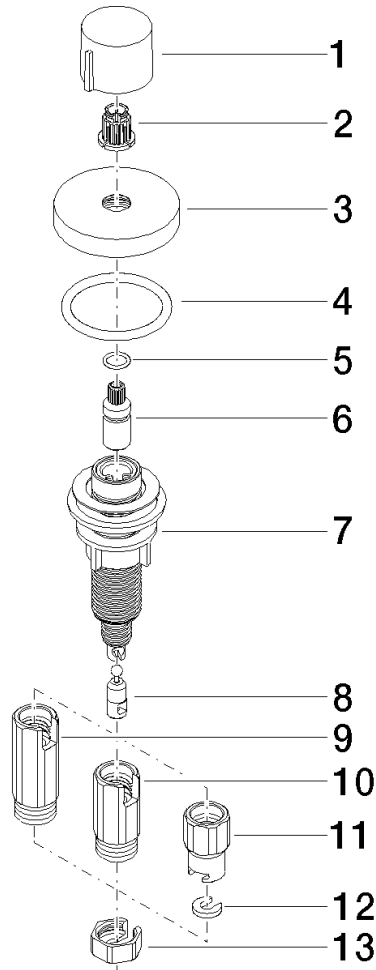

Strainer waste with control handle - Brushed Platinum

ELIO

10 710 970

- control for single basin
- including adapter for Bowden cable

Fits ELIO, ENO, MEM, META SQUARE, SYNC, TARA and TARA ULTRA

Fits: ELIO, MEM, TARA, TARA ULTRA, META SQUARE

	Brushed Platinum	10 710 970-06
	Chrome	10 710 970-00
	Platinum	10 710 970-08
	Durabrace (23kt Gold)	10 710 970-09
	Dark Chrome	10 710 970-19
	Brushed Durabrace (23kt Gold)	10 710 970-28
	Matte Black	10 710 970-33
	Brushed Champagne (22kt Gold)	10 710 970-46
	Champagne (22kt Gold)	10 710 970-47
	Brushed Chrome	10 710 970-93
	Brushed Dark Platinum	10 710 970-99

10 710 970

mm [inches]

10 710 970

Parts for other finishes can be found here: [Chrome](#)

Spare parts list

No.	Item Number	Name	Quantity used	Delivery time
1	09 20 97 030-06	handle	1	10
2	90 12 12 002 00 90	fixing cap	1	2
3	09 27 87 006-06	rosette	1	10
4	90 14 10 043 00 90	seal	1	2
5	09 14 10 042 90	seal	1	2
6	09 29 06 087-06	spindle	1	-
Spare part can no longer be ordered, please order the replacement item				
7	04 30 01 029 00 90	adaptor	1	2
8	09 24 03 175 90	adaptor	1	2
9	09 11 10 073-07	connection	1	30
10	09 11 10 074-07	connection	1	30
11	09 11 10 079-07	connection	1	30
12	09 30 11 087 90	disc	1	2
13	09 23 30 024-07	nut	1	30